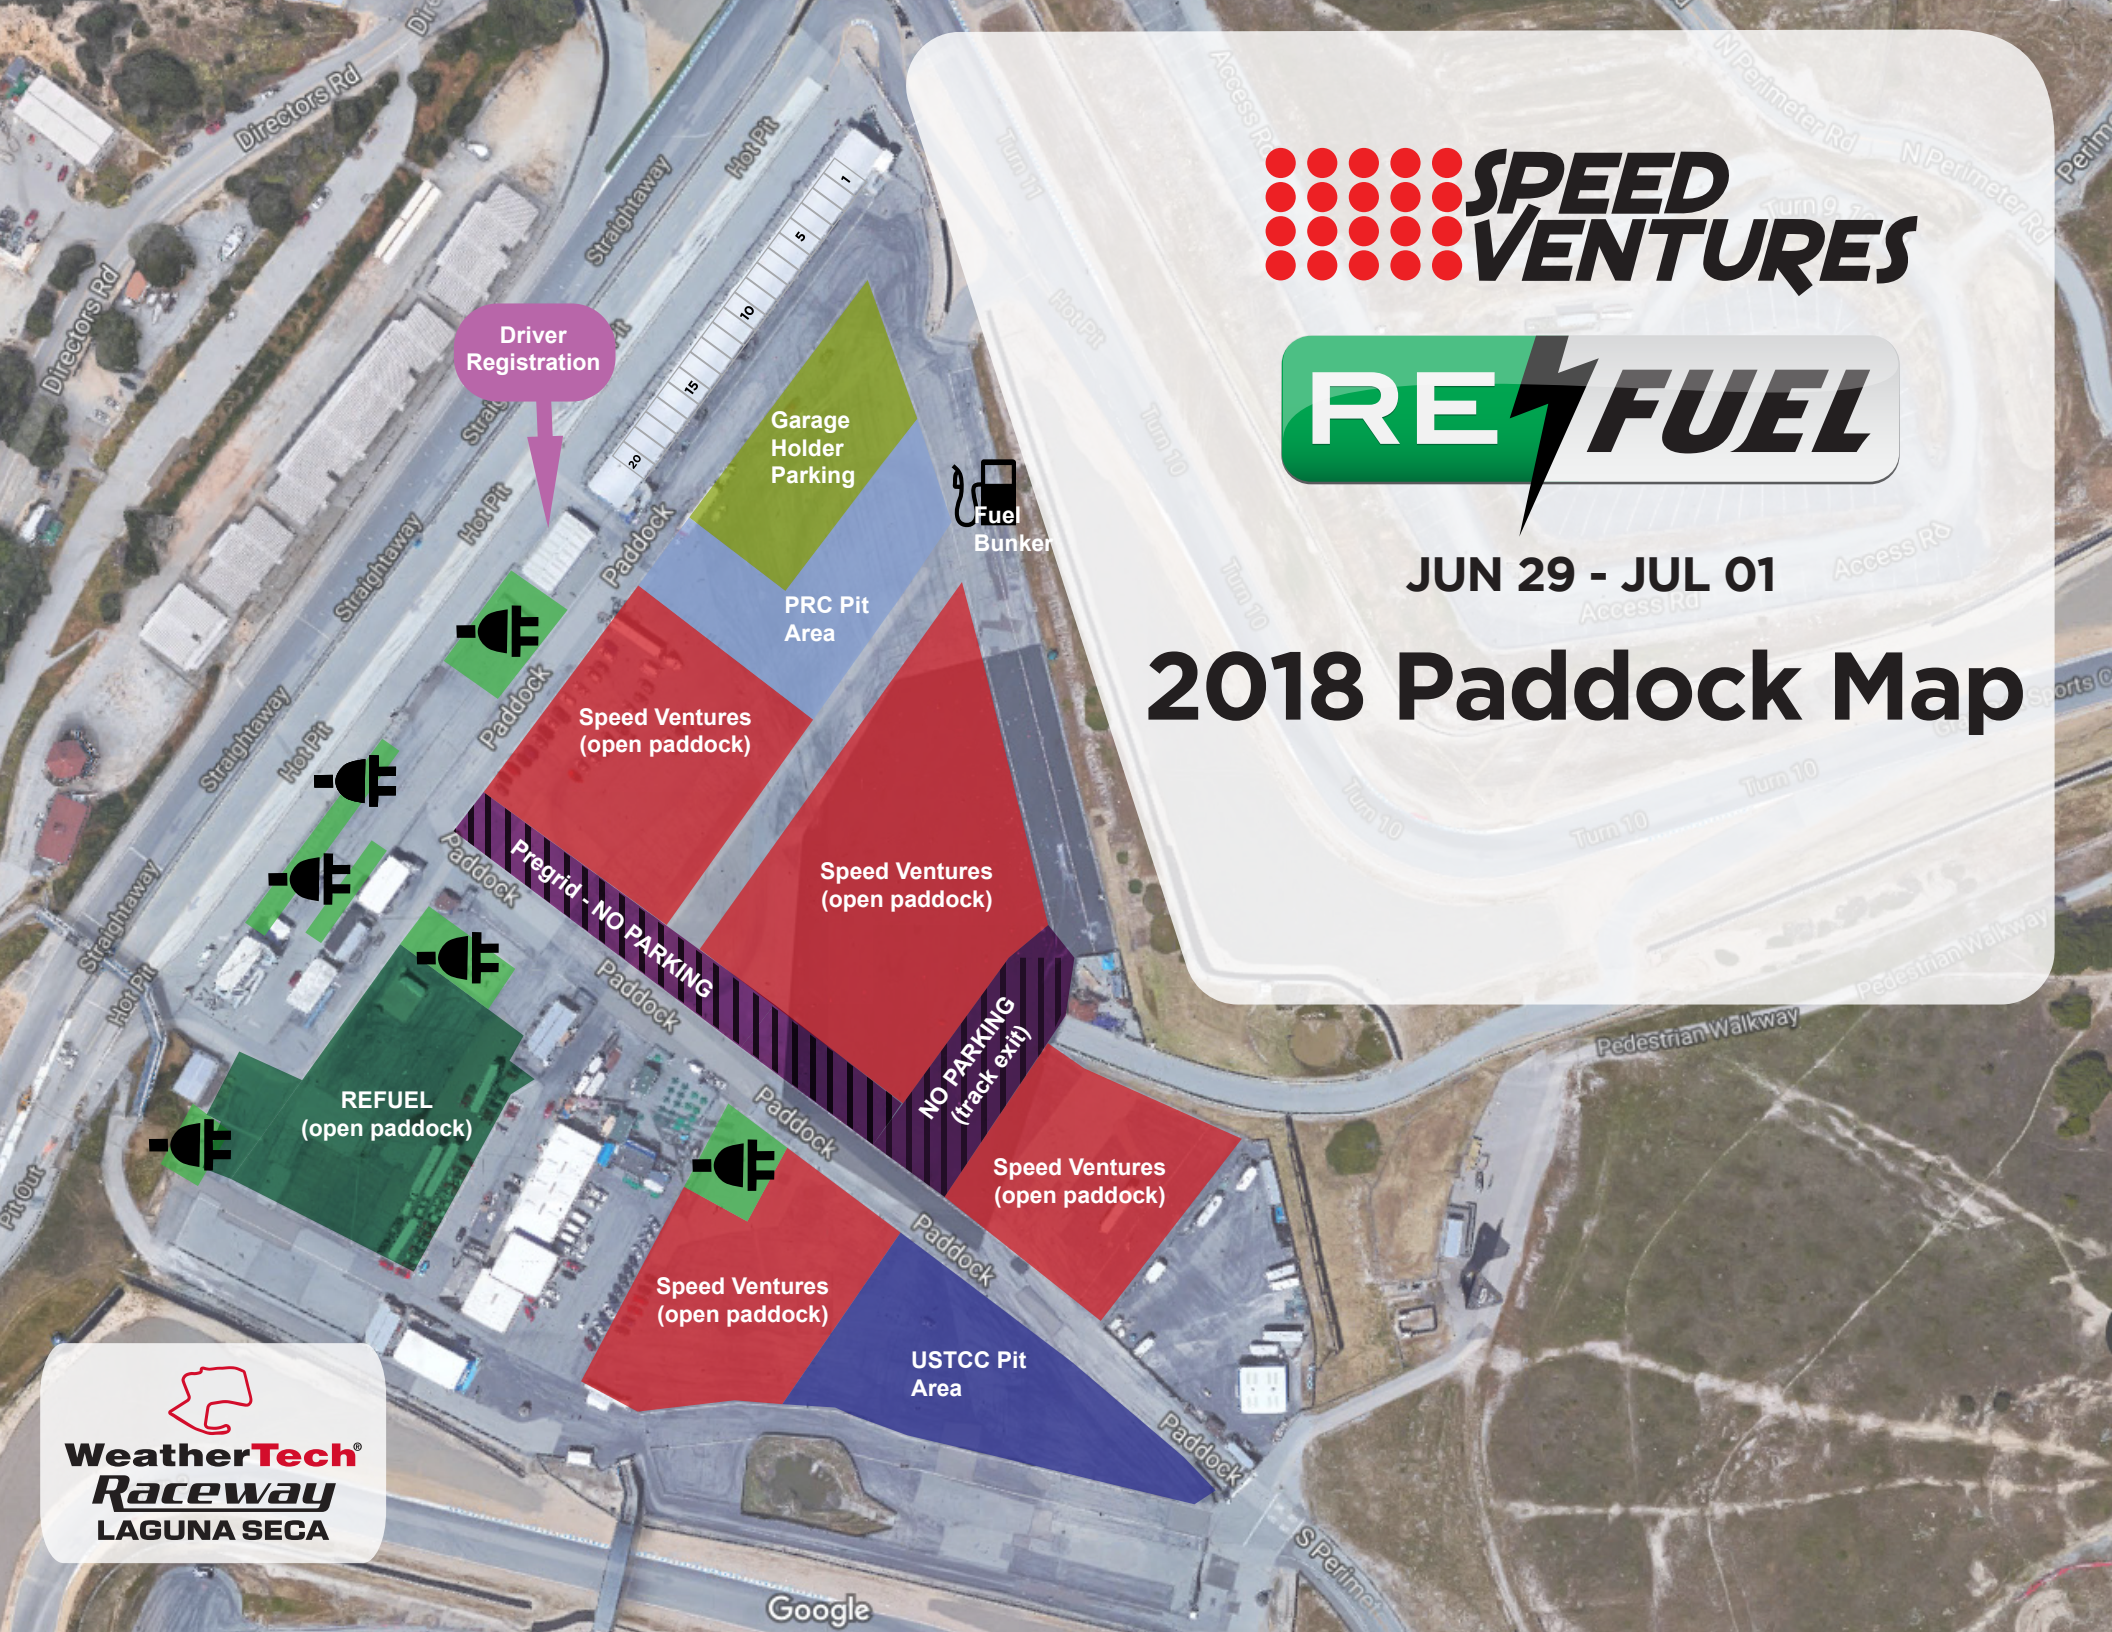

JUN 29 - JUL 01

2018 Paddock Map

Driver Registration

Garage Holder Parking

PRC Pit Area

Speed Ventures (open paddock)

Speed Ventures (open paddock)

Pregrid - NO PARKING

NO PARKING (track exit)

REFUEL (open paddock)

Speed Ventures (open paddock)

Speed Ventures (open paddock)

USTCC Pit Area

WeatherTech
Raceway
LAGUNA SECA

Google